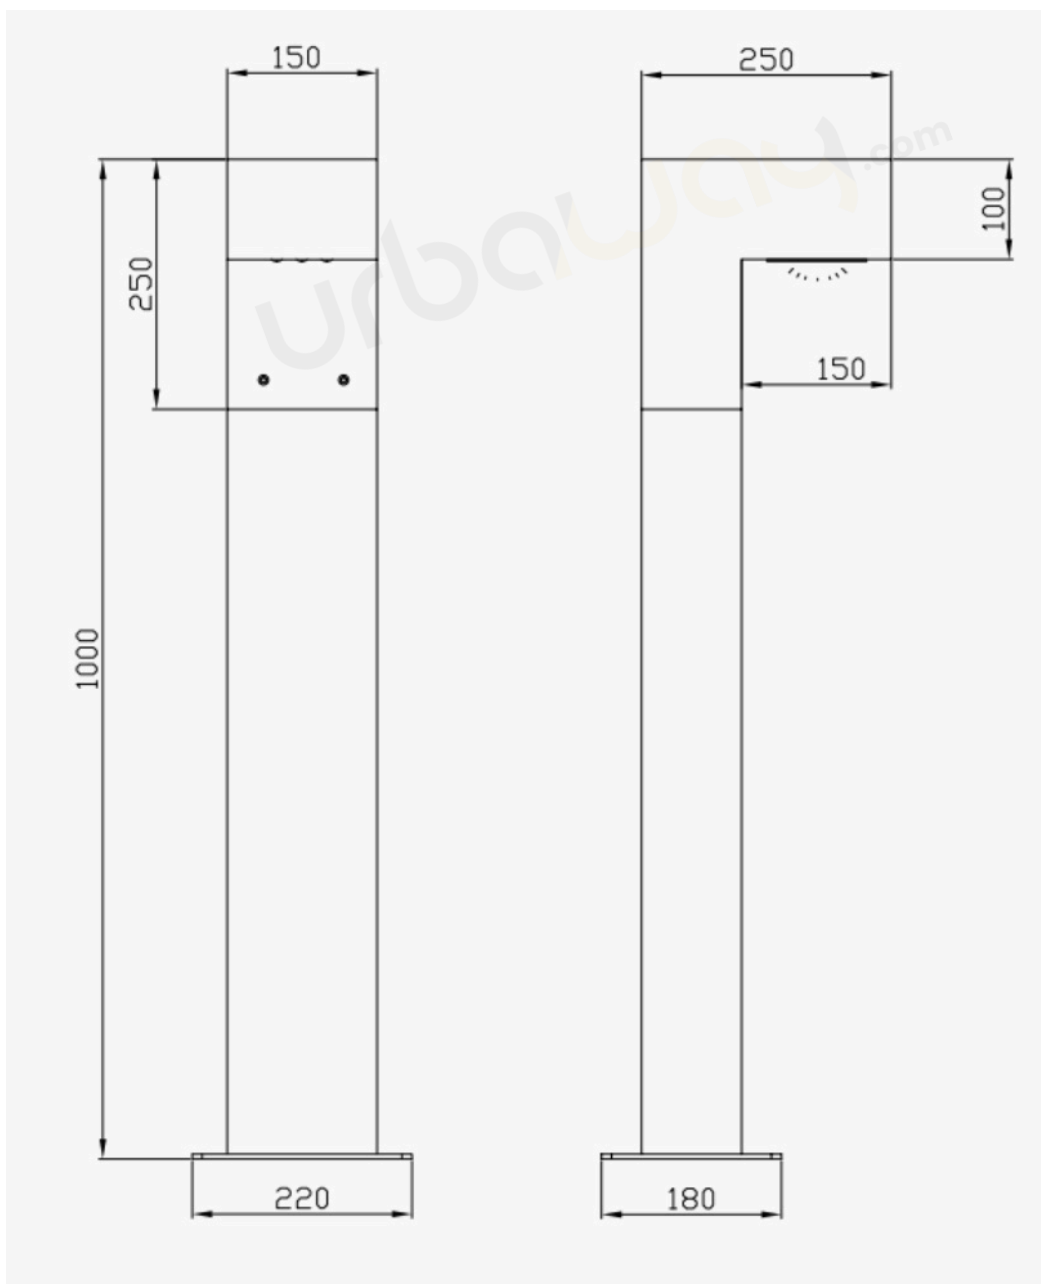

TREX 1000

TREX 1000 20W

TREX 1000 30W

LED	8LED	16LED
LUMENS	2200	3300